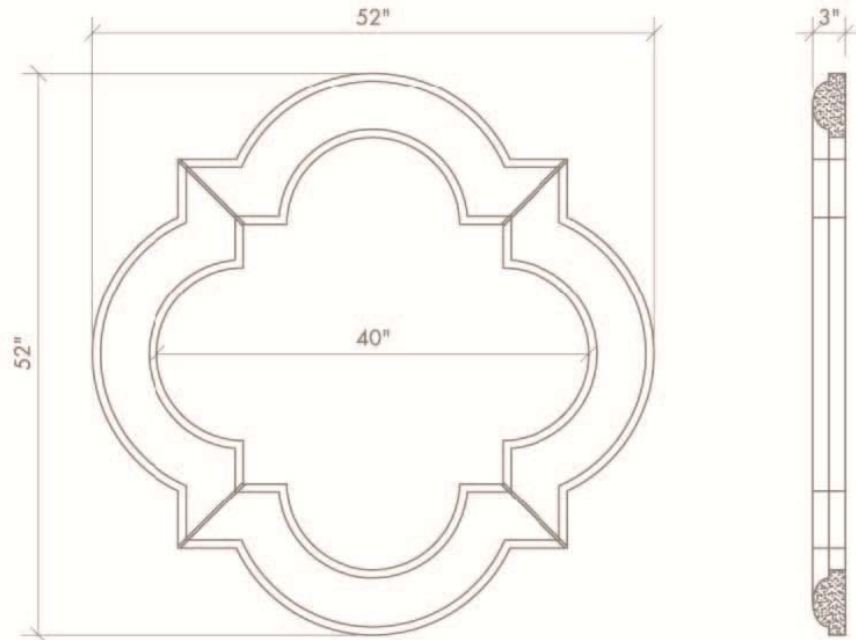

620 WINDOW SURROUNDS

OVERALL DIMENSIONS

Additional Information: Architectural elements are available in 10 natural stones and hand carved with a Chateau (antiqued) or Classic (smooth) finish. Stone is a product of nature, therefore, its tone and color will vary. These drawings depict our standard designs with standard dimensions, and may be altered to better suit your specific project requirements. Most elements may be mixed and matched, creating designs more tailored to your needs. Custom designs are always welcome. Please contact a design or sales associate with any questions or for further details.