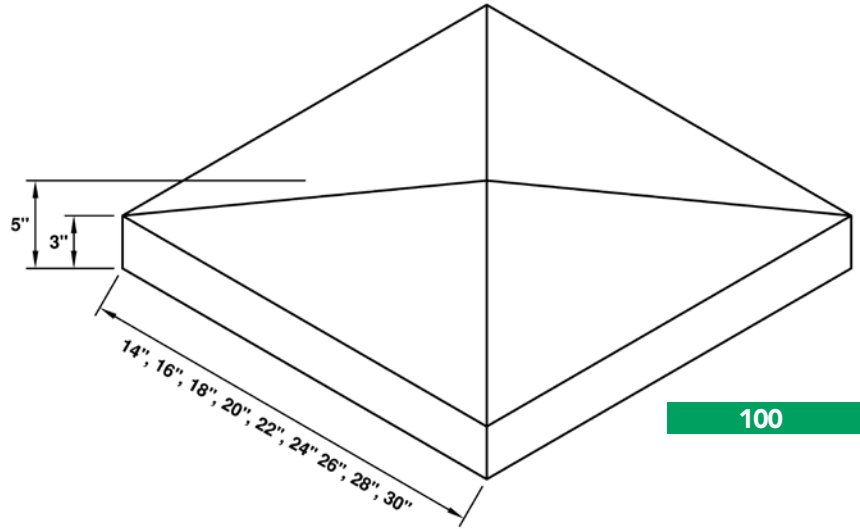

LR = Left Return RR = Right Return DR = Double Return

HEADERS

WATERTABLES

BANDS

PIER CAP

WALL CAP

SILLS

**100**