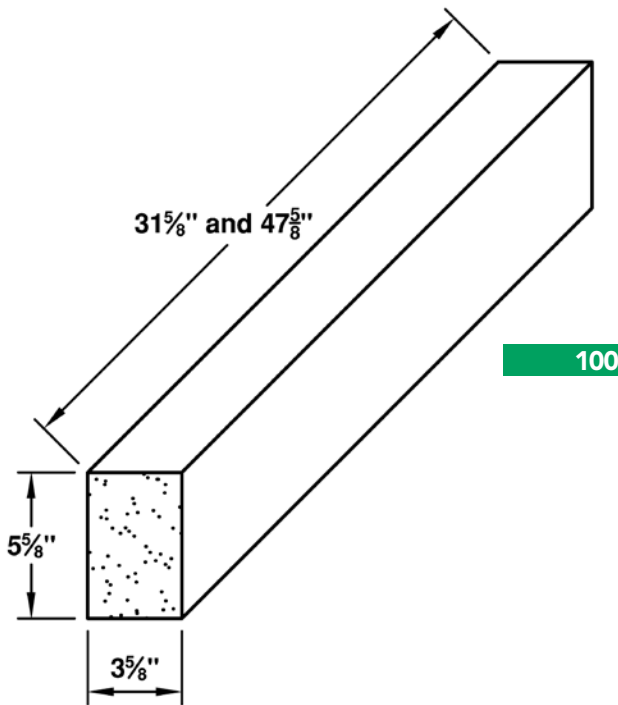

100

SK#	Descrip.	Prod ID	Color	Height	Depth	Length
100	Headers	HD10032	Full Color Blend or Silver Buff	5.63	3.63	31.63
100	Headers	HD10032LR	Full Color Blend or Silver Buff	5.63	3.63	31.63
100	Headers	HD10032RR	Full Color Blend or Silver Buff	5.63	3.63	31.63
100	Headers	HD10048	Full Color Blend or Silver Buff	5.63	3.63	47.63
100	Headers	HD10048LR	Full Color Blend or Silver Buff	5.63	3.63	47.63
100	Headers	HD10048RR	Full Color Blend or Silver Buff	5.63	3.63	47.63
200	Headers	HD20032	Full Color Blend or Silver Buff	5.63	4.63	31.63
200	Headers	HD20032LR	Full Color Blend or Silver Buff	5.63	4.63	31.63
200	Headers	HD20032RR	Full Color Blend or Silver Buff	5.63	4.63	31.63
200	Headers	HD20048	Full Color Blend or Silver Buff	5.63	4.63	47.63
200	Headers	HD20048LR	Full Color Blend or Silver Buff	5.63	4.63	47.63
200	Headers	HD20048RR	Full Color Blend or Silver Buff	5.63	4.63	47.63

LR = Left Return RR = Right Return DR = Double Return