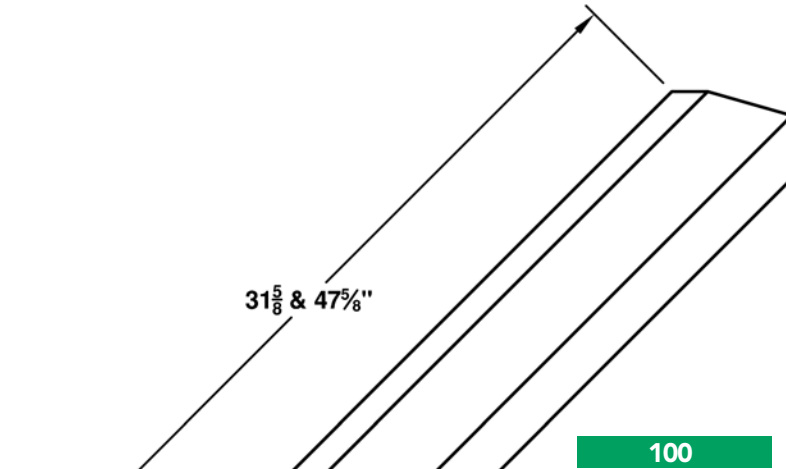

100

SK#	Descrip.	Prod ID	Color	Height	Depth	Length
100	Sills	SL10032	Full Color Blend or Silver Buff	3.63	5.00	31.63
100	Sills	SL10032LL	Full Color Blend or Silver Buff	3.63	5.00	31.63
100	Sills	SL10032RL	Full Color Blend or Silver Buff	3.63	5.00	31.63
100	Sills	SL10048	Full Color Blend or Silver Buff	3.63	5.00	47.63
100	Sills	SL10048LL	Full Color Blend or Silver Buff	3.63	5.00	47.63
100	Sills	SL10048RL	Full Color Blend or Silver Buff	3.63	5.00	47.63
101	Sills	SL10132	Full Color Blend or Silver Buff	5.00	5.00	31.63
101	Sills	SL10132LL	Full Color Blend or Silver Buff	5.00	5.00	31.63
101	Sills	SL10132RL	Full Color Blend or Silver Buff	5.00	5.00	31.63
101	Sills	SL10148	Full Color Blend or Silver Buff	5.00	5.00	47.63
101	Sills	SL10148LL	Full Color Blend or Silver Buff	5.00	5.00	47.63
101	Sills	SL10148RL	Full Color Blend or Silver Buff	5.00	5.00	47.63

LR = Left Return RR = Right Return DR = Double Return