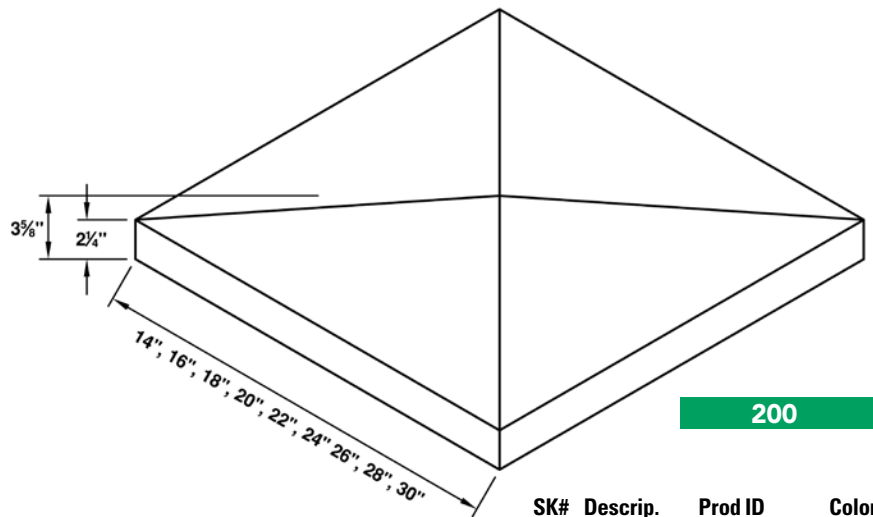

LR = Left Return RR = Right Return DR = Double Return

HEADERS

WATERTABLES

BANDS

PIER CAP

WALL CAP

SILLS

**100**