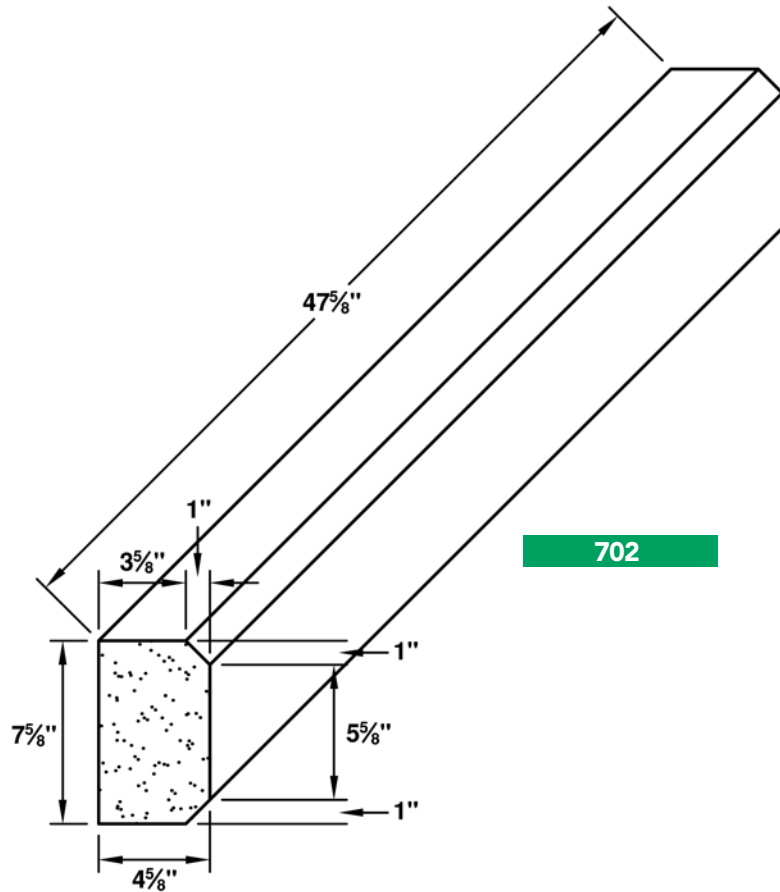

702

SK#	Descrip.	Prod ID	Color	Height	Depth	Length
702	Watertables	WT70248	Full Color Blend or Silver Buff	7.63	4.63	47.63
702	Watertables	WT70248LR	Full Color Blend or Silver Buff	7.63	4.63	47.63
702	Watertables	WT70248RR	Full Color Blend or Silver Buff	7.63	4.63	47.63

LR = Left Return RR = Right Return DR = Double Return