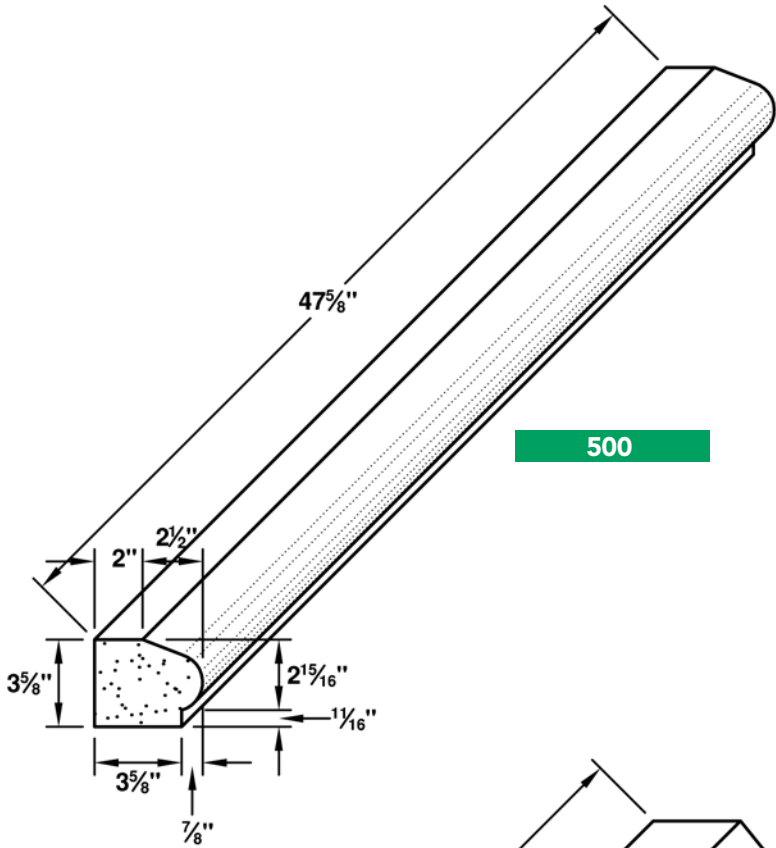

500

SK#	Descrip.	Prod ID	Color	Height	Depth	Length
500	Watertables	WT50048	Full Color Blend or Silver Buff	3.63	4.50	47.63
500	Watertables	WT50048LR	Full Color Blend or Silver Buff	3.63	4.50	47.63
500	Watertables	WT50048RR	Full Color Blend or Silver Buff	3.63	4.50	47.63
501	Watertables	WT50148	Full Color Blend or Silver Buff	5.00	5.88	47.63
501	Watertables	WT50148LR	Full Color Blend or Silver Buff	5.00	5.88	47.63
501	Watertables	WT50148RR	Full Color Blend or Silver Buff	5.00	5.88	47.63

LR = Left Return RR = Right Return DR = Double Return