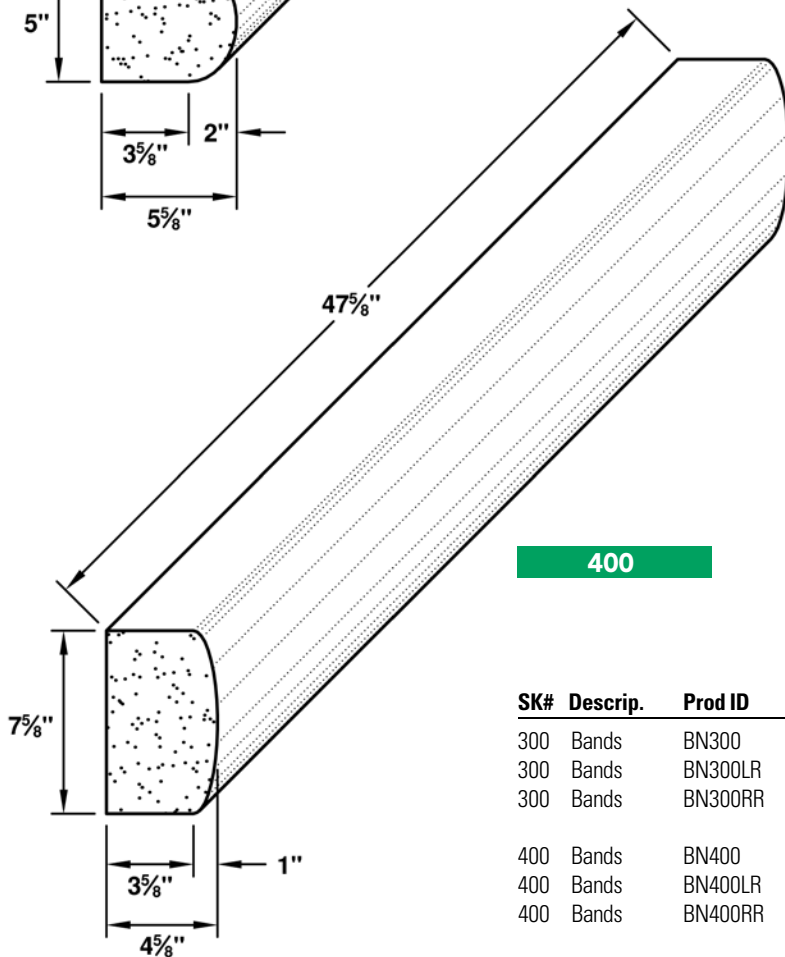

400

SK#	Descrip.	Prod ID	Color	Height	Depth	Length
300	Bands	BN300	Full Color Blend or Silver Buff	5.00	5.63	47.63
300	Bands	BN300LR	Full Color Blend or Silver Buff	5.00	5.63	47.63
300	Bands	BN300RR	Full Color Blend or Silver Buff	5.00	5.63	47.63
400	Bands	BN400	Full Color Blend or Silver Buff	7.63	4.63	47.63
400	Bands	BN400LR	Full Color Blend or Silver Buff	7.63	4.63	47.63
400	Bands	BN400RR	Full Color Blend or Silver Buff	7.63	4.63	47.63

LR = Left Return RR = Right Return DR = Double Return