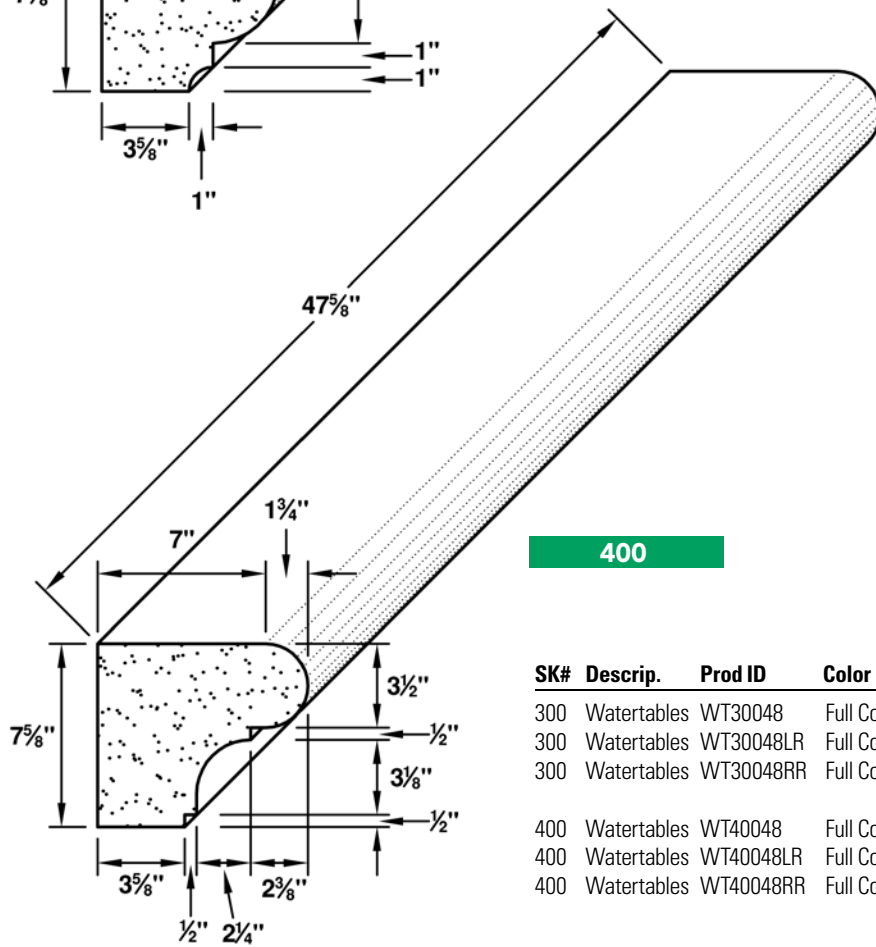

LR = Left Return RR = Right Return DR = Double Return

**100**

**200**

SK#	Descrip.	Prod ID	Color	Height	Depth	Length
100	Watertables	WT10048	Full Color Blend or Silver Buff	3.63	4.50	47.63
100	Watertables	WT10048LR	Full Color Blend or Silver Buff	3.63	4.50	47.63
100	Watertables	WT10048RR	Full Color Blend or Silver Buff	3.63	4.50	47.63
200	Watertables	WT20048	Full Color Blend or Silver Buff	5.00	6.38	47.63
200	Watertables	WT20048LR	Full Color Blend or Silver Buff	5.00	4.38	47.63
200	Watertables	WT20048RR	Full Color Blend or Silver Buff	5.00	4.38	47.63

LR = Left Return RR = Right Return DR = Double Return

HEADERS

WATERTABLES

BANDS

PIER CAP

WALL CAP

SILLS

**300**

**400**

SK#	Descrip.	Prod ID	Color	Height	Depth	Length
300	Watertables	WT30048	Full Color Blend or Silver Buff	7.63	7.38	47.63
300	Watertables	WT30048LR	Full Color Blend or Silver Buff	7.63	7.38	47.63
300	Watertables	WT30048RR	Full Color Blend or Silver Buff	7.63	7.38	47.63
400	Watertables	WT40048	Full Color Blend or Silver Buff	7.63	8.34	47.63
400	Watertables	WT40048LR	Full Color Blend or Silver Buff	7.63	8.34	47.63
400	Watertables	WT40048RR	Full Color Blend or Silver Buff	7.63	8.34	47.63