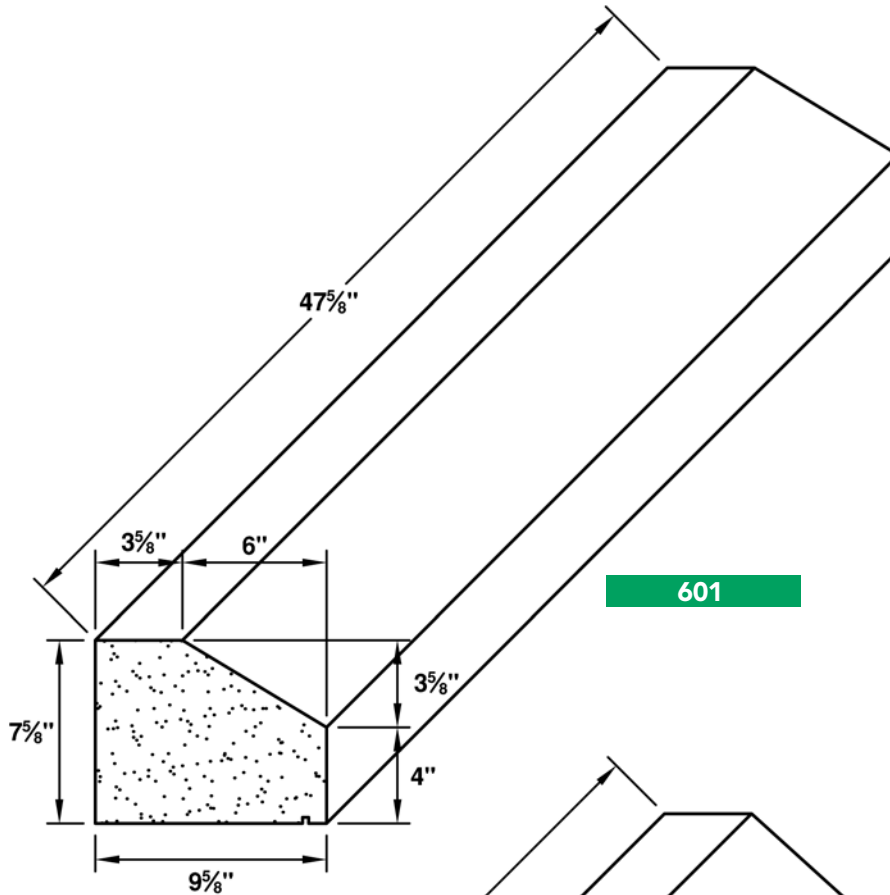

601

SK#	Descrip.	Prod ID	Color	Height	Depth	Length
601	Watertables	WT60148	Full Color Blend or Silver Buff	7.63	9.63	47.63
601	Watertables	WT60148LR	Full Color Blend or Silver Buff	7.63	9.63	47.63
601	Watertables	WT60148RR	Full Color Blend or Silver Buff	7.63	9.63	47.63
602	Watertables	WT60248	Full Color Blend or Silver Buff	7.63	7.63	47.63
602	Watertables	WT60248LR	Full Color Blend or Silver Buff	7.63	7.63	47.63
602	Watertables	WT60248RR	Full Color Blend or Silver Buff	7.63	7.63	47.63

LR = Left Return RR = Right Return DR = Double Return