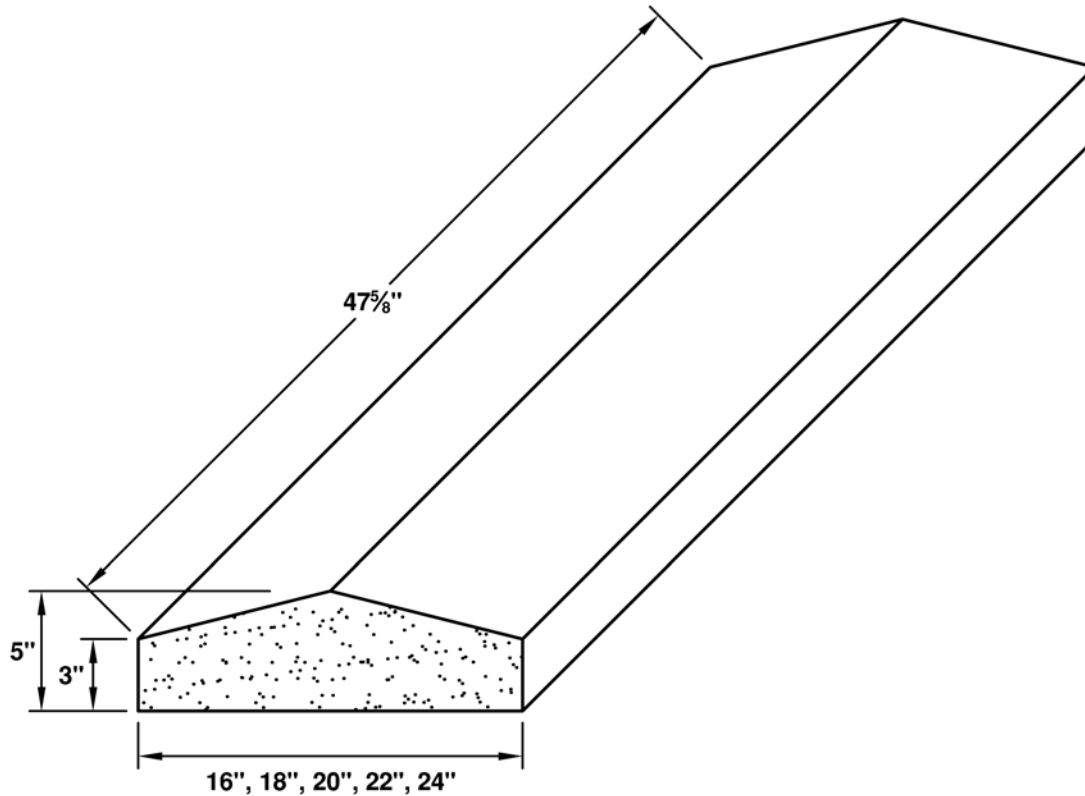

LR = Left Return RR = Right Return DR = Double Return

HEADERS

WATERTABLES

BANDS

PIER CAP

**WALL CAP**

SILLS

101