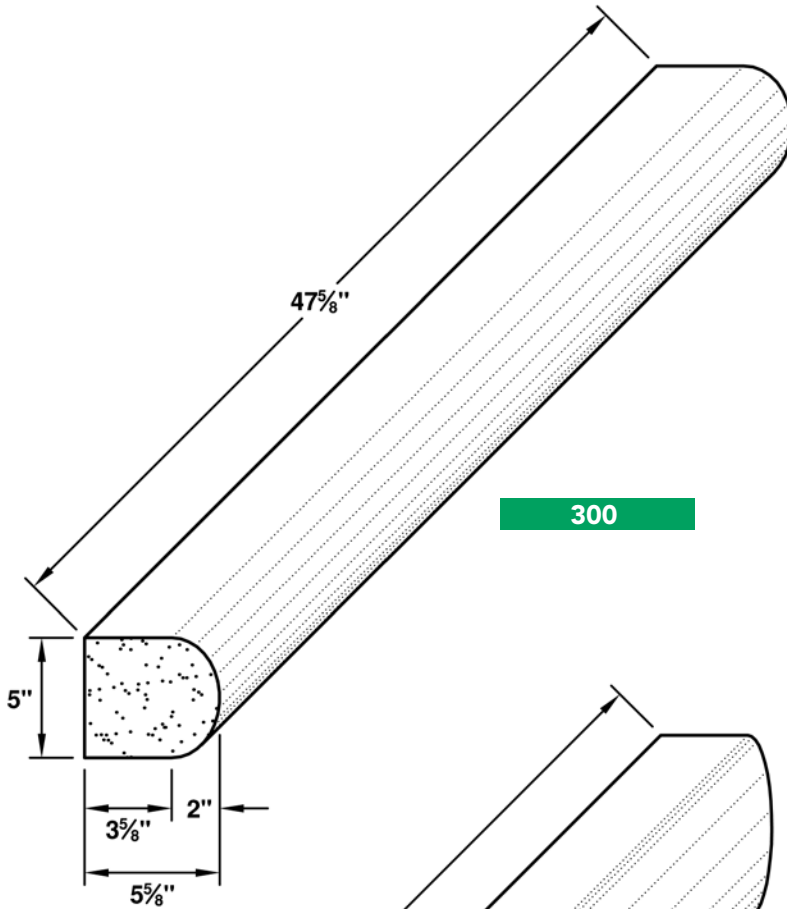

300

SK#	Descrip.	Prod ID	Color	Height	Depth	Length
300	Bands	BN300	Full Color Blend or Silver Buff	5.00	5.63	47.63
300	Bands	BN300LR	Full Color Blend or Silver Buff	5.00	5.63	47.63
300	Bands	BN300RR	Full Color Blend or Silver Buff	5.00	5.63	47.63
400	Bands	BN400	Full Color Blend or Silver Buff	7.63	4.63	47.63
400	Bands	BN400LR	Full Color Blend or Silver Buff	7.63	4.63	47.63
400	Bands	BN400RR	Full Color Blend or Silver Buff	7.63	4.63	47.63

LR = Left Return RR = Right Return DR = Double Return