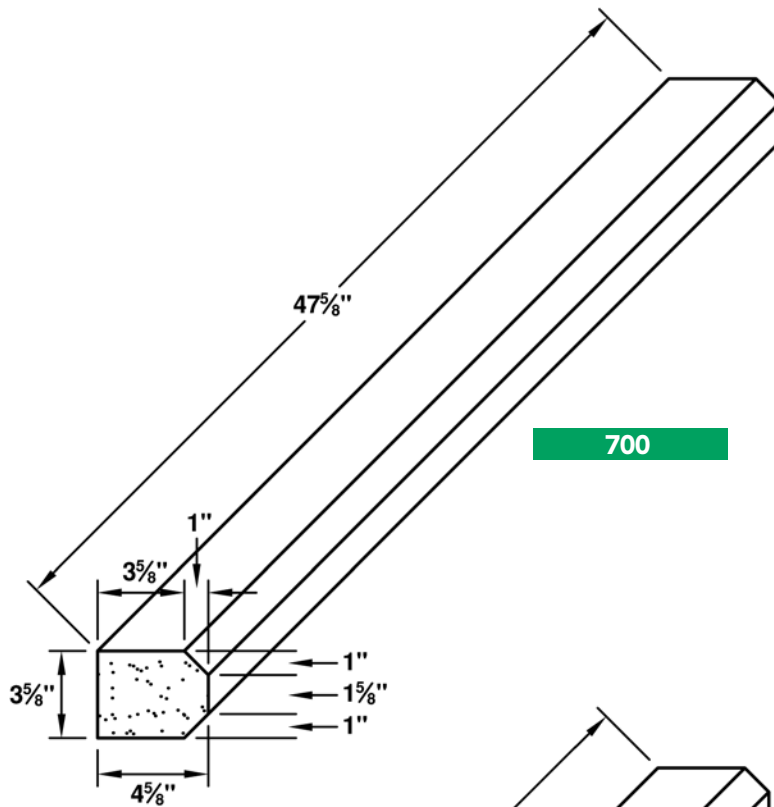

LR = Left Return RR = Right Return DR = Double Return

HEADERS

WATERTABLES

BANDS

PIER CAP

WALL CAP

SILLS

SK#	Descrip.	Prod ID	Color	Height	Depth	Length
700	Watertables	WT70048	Full Color Blend or Silver Buff	3.63	4.63	47.63
700	Watertables	WT70048LR	Full Color Blend or Silver Buff	3.63	4.63	47.63
700	Watertables	WT70048RR	Full Color Blend or Silver Buff	3.63	4.63	47.63
701	Watertables	WT70148	Full Color Blend or Silver Buff	5.00	4.63	47.63
701	Watertables	WT70148LR	Full Color Blend or Silver Buff	5.00	4.63	47.63
701	Watertables	WT70148RR	Full Color Blend or Silver Buff	5.00	4.63	47.63