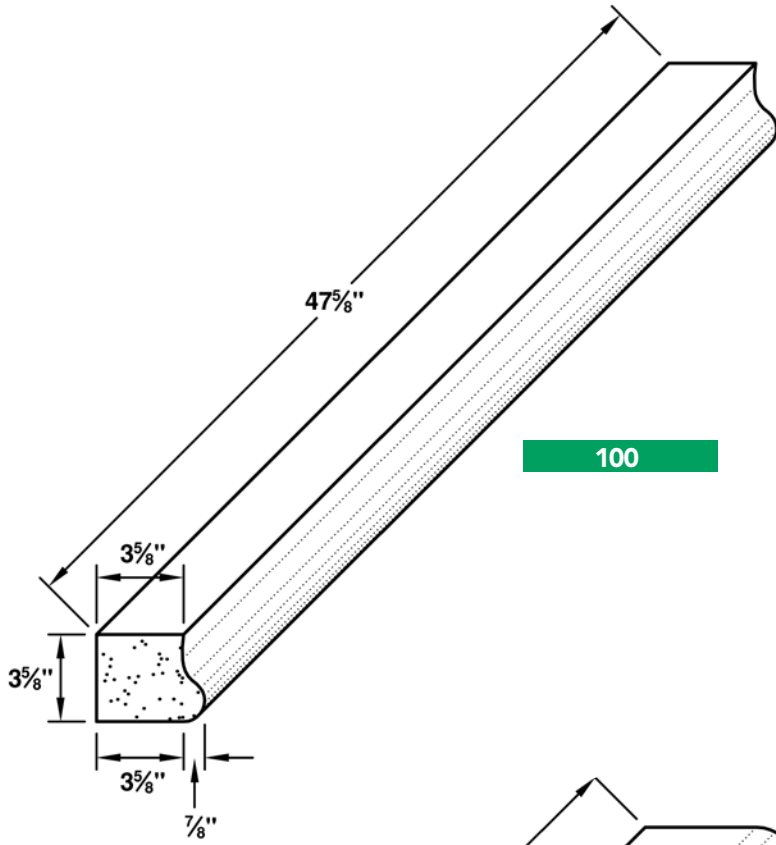

100

SK#	Descrip.	Prod ID	Color	Height	Depth	Length
100	Watertables	WT10048	Full Color Blend or Silver Buff	3.63	4.50	47.63
100	Watertables	WT10048LR	Full Color Blend or Silver Buff	3.63	4.50	47.63
100	Watertables	WT10048RR	Full Color Blend or Silver Buff	3.63	4.50	47.63
200	Watertables	WT20048	Full Color Blend or Silver Buff	5.00	6.38	47.63
200	Watertables	WT20048LR	Full Color Blend or Silver Buff	5.00	4.38	47.63
200	Watertables	WT20048RR	Full Color Blend or Silver Buff	5.00	4.38	47.63

LR = Left Return RR = Right Return DR = Double Return