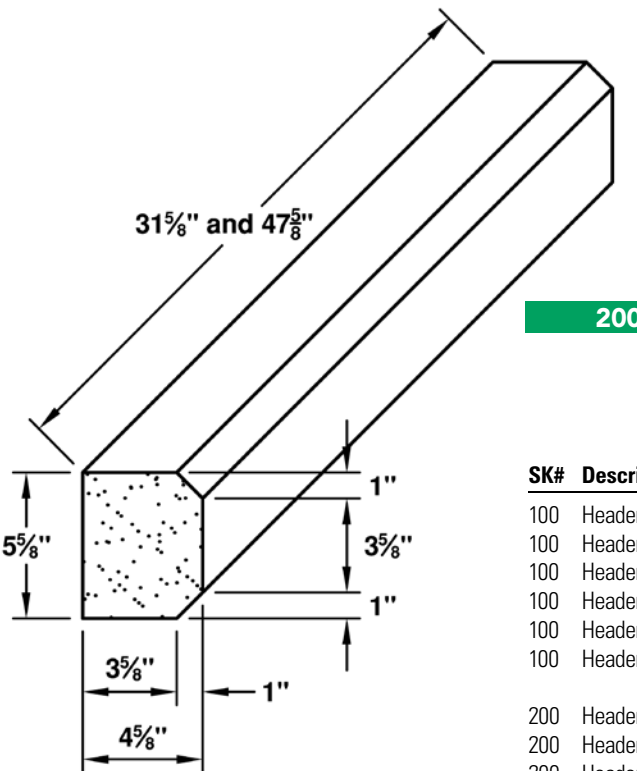

For more information and to order, call **(800) 457-4026** or visit **[IndianaLimestoneCompany.com](http://IndianaLimestoneCompany.com)**

**100**

**200**

SK#	Descrip.	Prod ID	Color	Height	Depth	Length
100	Headers	HD10032	Full Color Blend or Silver Buff	5.63	3.63	31.63
100	Headers	HD10032LR	Full Color Blend or Silver Buff	5.63	3.63	31.63
100	Headers	HD10032RR	Full Color Blend or Silver Buff	5.63	3.63	31.63
100	Headers	HD10048	Full Color Blend or Silver Buff	5.63	3.63	47.63
100	Headers	HD10048LR	Full Color Blend or Silver Buff	5.63	3.63	47.63
100	Headers	HD10048RR	Full Color Blend or Silver Buff	5.63	3.63	47.63
200	Headers	HD20032	Full Color Blend or Silver Buff	5.63	4.63	31.63
200	Headers	HD20032LR	Full Color Blend or Silver Buff	5.63	4.63	31.63
200	Headers	HD20032RR	Full Color Blend or Silver Buff	5.63	4.63	31.63
200	Headers	HD20048	Full Color Blend or Silver Buff	5.63	4.63	47.63
200	Headers	HD20048LR	Full Color Blend or Silver Buff	5.63	4.63	47.63
200	Headers	HD20048RR	Full Color Blend or Silver Buff	5.63	4.63	47.63