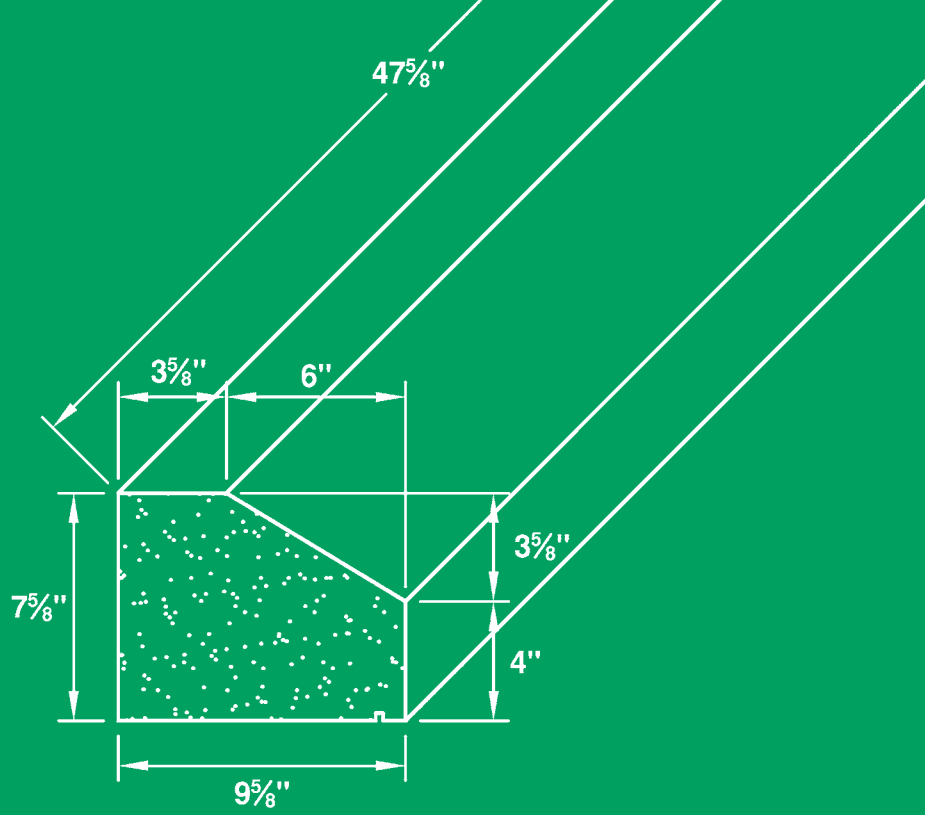

Indiana Limestone Company

301 Main Street, Oolitic, IN USA 47451

Mailing address: P.O. Box 1560, Bedford, IN USA 47421

Phone: (812) 275-3341

Toll-free: (800) 457-4026

Fax: (812) 275-3344

www.IndianaLimestoneCompany.com