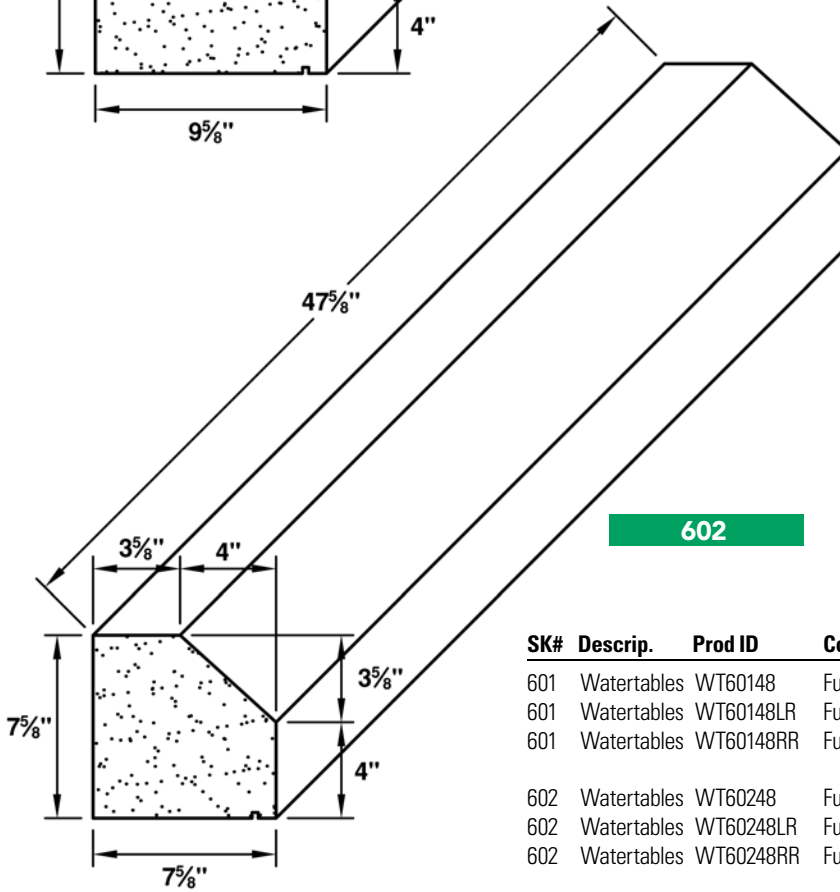

LR = Left Return RR = Right Return DR = Double Return

**500**

**501**

SK#	Descrip.	Prod ID	Color	Height	Depth	Length
500	Watertables	WT50048	Full Color Blend or Silver Buff	3.63	4.50	47.63
500	Watertables	WT50048LR	Full Color Blend or Silver Buff	3.63	4.50	47.63
500	Watertables	WT50048RR	Full Color Blend or Silver Buff	3.63	4.50	47.63
501	Watertables	WT50148	Full Color Blend or Silver Buff	5.00	5.88	47.63
501	Watertables	WT50148LR	Full Color Blend or Silver Buff	5.00	5.88	47.63
501	Watertables	WT50148RR	Full Color Blend or Silver Buff	5.00	5.88	47.63

LR = Left Return RR = Right Return DR = Double Return

HEADERS

WATERTABLES

BANDS

PIER CAP

WALL CAP

SILLS

**502**

**600**

SK#	Descrip.	Prod ID	Color	Height	Depth	Length
502	Watertables	WT50248	Full Color Blend or Silver Buff	5.00	9.00	47.63
502	Watertables	WT50248LR	Full Color Blend or Silver Buff	5.00	9.00	47.63
502	Watertables	WT50248RR	Full Color Blend or Silver Buff	5.00	9.00	47.63
600	Watertables	WT60048	Full Color Blend or Silver Buff	5.00	9.63	47.63
600	Watertables	WT60048LR	Full Color Blend or Silver Buff	5.00	9.63	47.63
600	Watertables	WT60048RR	Full Color Blend or Silver Buff	5.00	9.63	47.63

LR = Left Return RR = Right Return DR = Double Return

**601**

**602**

SK#	Descrip.	Prod ID	Color	Height	Depth	Length
601	Watertables	WT60148	Full Color Blend or Silver Buff	7.63	9.63	47.63
601	Watertables	WT60148LR	Full Color Blend or Silver Buff	7.63	9.63	47.63
601	Watertables	WT60148RR	Full Color Blend or Silver Buff	7.63	9.63	47.63
602	Watertables	WT60248	Full Color Blend or Silver Buff	7.63	7.63	47.63
602	Watertables	WT60248LR	Full Color Blend or Silver Buff	7.63	7.63	47.63
602	Watertables	WT60248RR	Full Color Blend or Silver Buff	7.63	7.63	47.63