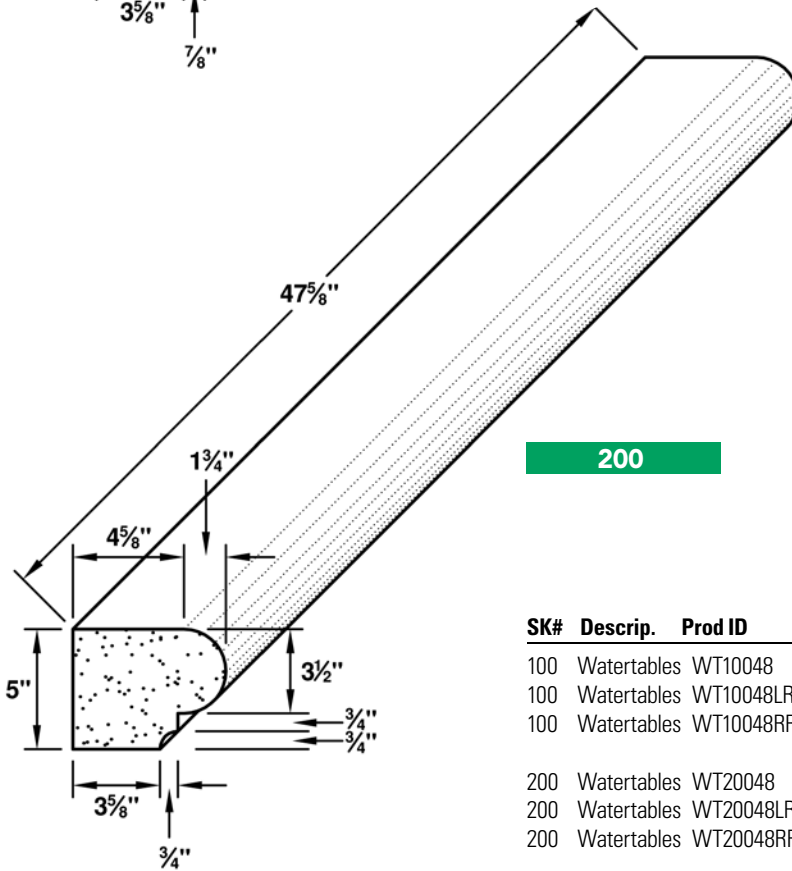

For more information and to order, call **(800) 457-4026** or visit **[IndianaLimestoneCompany.com](http://IndianaLimestoneCompany.com)**

**100**

**200**

SK#	Descrip.	Prod ID	Color	Height	Depth	Length
100	Headers	HD10032	Full Color Blend or Silver Buff	5.63	3.63	31.63
100	Headers	HD10032LR	Full Color Blend or Silver Buff	5.63	3.63	31.63
100	Headers	HD10032RR	Full Color Blend or Silver Buff	5.63	3.63	31.63
100	Headers	HD10048	Full Color Blend or Silver Buff	5.63	3.63	47.63
100	Headers	HD10048LR	Full Color Blend or Silver Buff	5.63	3.63	47.63
100	Headers	HD10048RR	Full Color Blend or Silver Buff	5.63	3.63	47.63
200	Headers	HD20032	Full Color Blend or Silver Buff	5.63	4.63	31.63
200	Headers	HD20032LR	Full Color Blend or Silver Buff	5.63	4.63	31.63
200	Headers	HD20032RR	Full Color Blend or Silver Buff	5.63	4.63	31.63
200	Headers	HD20048	Full Color Blend or Silver Buff	5.63	4.63	47.63
200	Headers	HD20048LR	Full Color Blend or Silver Buff	5.63	4.63	47.63
200	Headers	HD20048RR	Full Color Blend or Silver Buff	5.63	4.63	47.63

LR = Left Return RR = Right Return DR = Double Return

HEADERS

WATERTABLES

BANDS

PIER CAP

WALL CAP

SILLS

**300**

LR = Left Return RR = Right Return DR = Double Return

**100**

**200**

SK#	Descrip.	Prod ID	Color	Height	Depth	Length
100	Watertables	WT10048	Full Color Blend or Silver Buff	3.63	4.50	47.63
100	Watertables	WT10048LR	Full Color Blend or Silver Buff	3.63	4.50	47.63
100	Watertables	WT10048RR	Full Color Blend or Silver Buff	3.63	4.50	47.63
200	Watertables	WT20048	Full Color Blend or Silver Buff	5.00	6.38	47.63
200	Watertables	WT20048LR	Full Color Blend or Silver Buff	5.00	4.38	47.63
200	Watertables	WT20048RR	Full Color Blend or Silver Buff	5.00	4.38	47.63