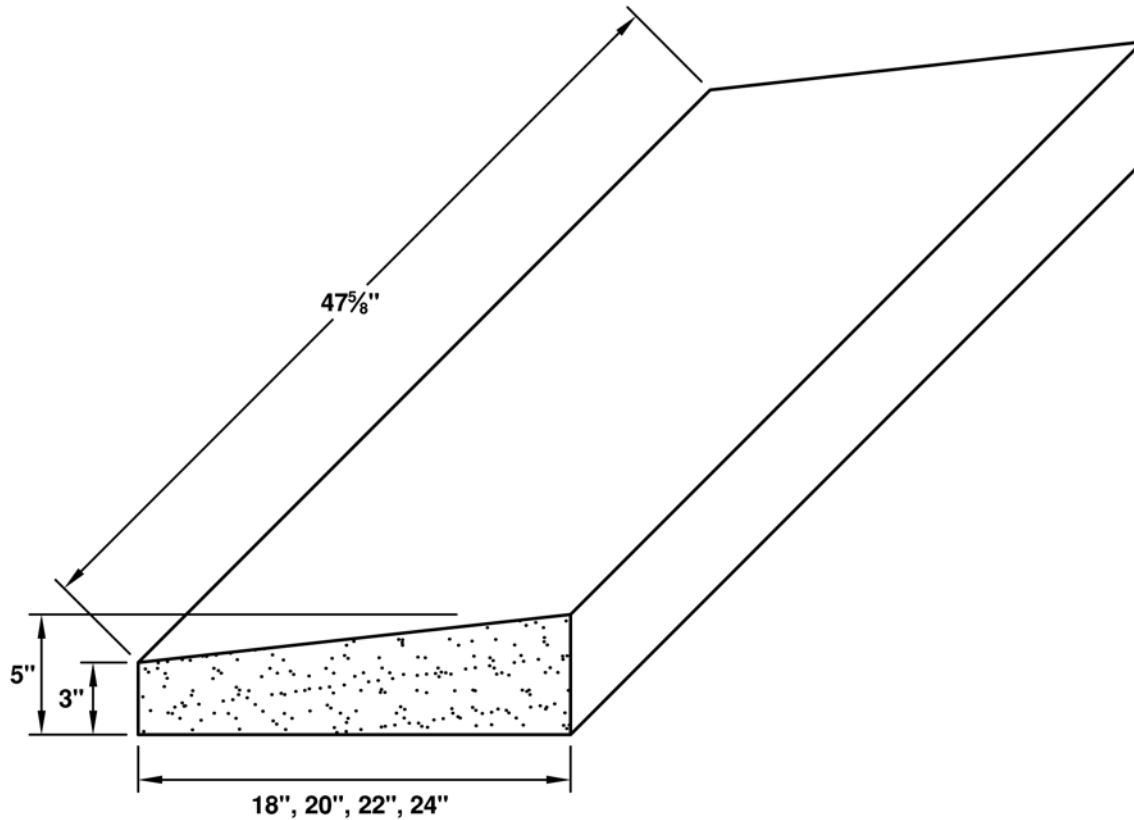

LR = Left Return RR = Right Return DR = Double Return

HEADERS

WATERTABLES

BANDS

PIER CAP

**WALL CAP**

SILLS

**201**