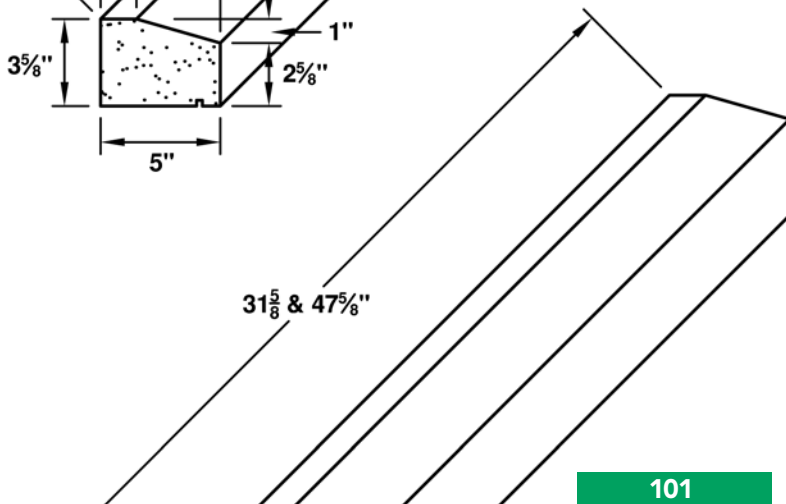

101

SK#	Descrip.	Prod ID	Color	Height	Depth	Length
100	Sills	SL10032	Full Color Blend or Silver Buff	3.63	5.00	31.63
100	Sills	SL10032LL	Full Color Blend or Silver Buff	3.63	5.00	31.63
100	Sills	SL10032RL	Full Color Blend or Silver Buff	3.63	5.00	31.63
100	Sills	SL10048	Full Color Blend or Silver Buff	3.63	5.00	47.63
100	Sills	SL10048LL	Full Color Blend or Silver Buff	3.63	5.00	47.63
100	Sills	SL10048RL	Full Color Blend or Silver Buff	3.63	5.00	47.63
101	Sills	SL10132	Full Color Blend or Silver Buff	5.00	5.00	31.63
101	Sills	SL10132LL	Full Color Blend or Silver Buff	5.00	5.00	31.63
101	Sills	SL10132RL	Full Color Blend or Silver Buff	5.00	5.00	31.63
101	Sills	SL10148	Full Color Blend or Silver Buff	5.00	5.00	47.63
101	Sills	SL10148LL	Full Color Blend or Silver Buff	5.00	5.00	47.63
101	Sills	SL10148RL	Full Color Blend or Silver Buff	5.00	5.00	47.63

LR = Left Return RR = Right Return DR = Double Return