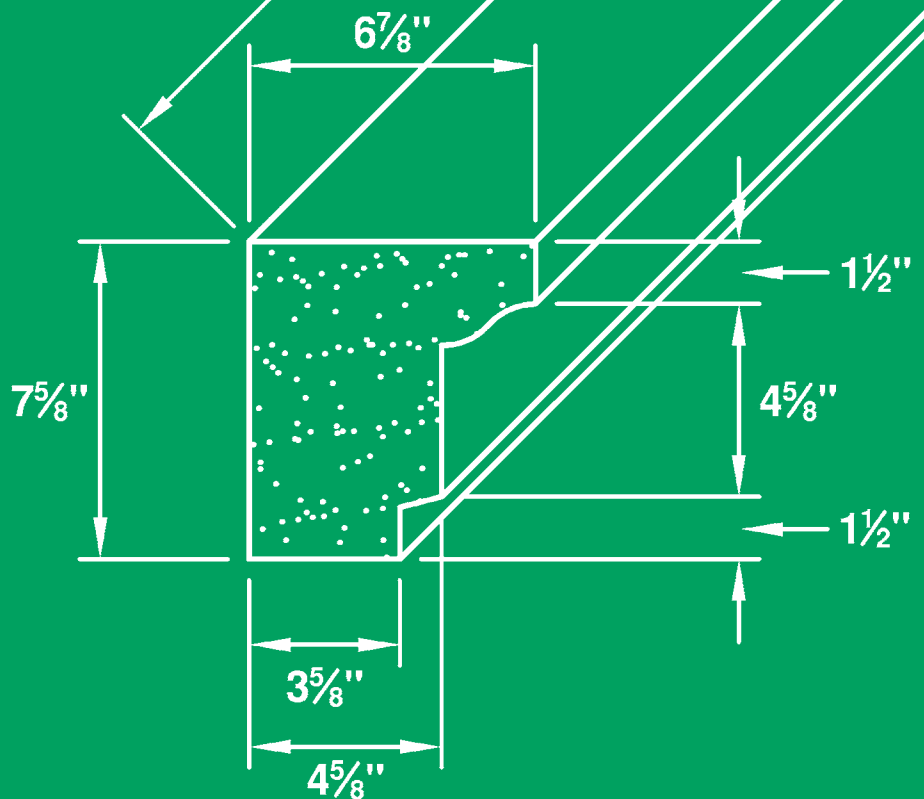

Indiana Limestone Designer Trim Series Specification Guide 2008 / 2009