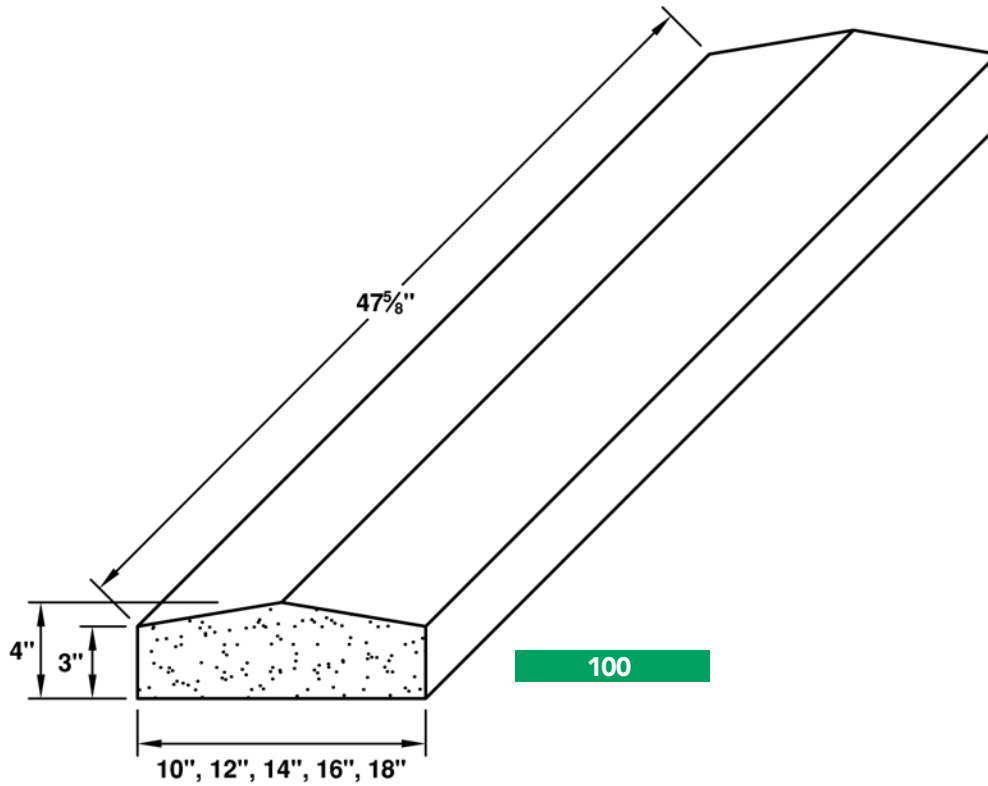

SK#	Descrip.	Prod ID	Color	Height	Depth	Length
100	Wall Cap	WC1001048	Full Color Blend or Silver Buff	4.00	10.00	47.63
100	Wall Cap	WC1001048DR	Full Color Blend or Silver Buff	4.00	10.00	47.63
100	Wall Cap	WC1001048LR	Full Color Blend or Silver Buff	4.00	10.00	47.63
100	Wall Cap	WC1001048RR	Full Color Blend or Silver Buff	4.00	10.00	47.63
100	Wall Cap	WC1001248	Full Color Blend or Silver Buff	4.00	12.00	47.63
100	Wall Cap	WC1001248DR	Full Color Blend or Silver Buff	4.00	12.00	47.63
100	Wall Cap	WC1001248LR	Full Color Blend or Silver Buff	4.00	12.00	47.63
100	Wall Cap	WC1001248RR	Full Color Blend or Silver Buff	4.00	12.00	47.63
100	Wall Cap	WC1001448	Full Color Blend or Silver Buff	4.00	14.00	47.63
100	Wall Cap	WC1001448DR	Full Color Blend or Silver Buff	4.00	14.00	47.63
100	Wall Cap	WC1001448LR	Full Color Blend or Silver Buff	4.00	14.00	47.63
100	Wall Cap	WC1001448RR	Full Color Blend or Silver Buff	4.00	14.00	47.63
100	Wall Cap	WC1001648	Full Color Blend or Silver Buff	4.00	16.00	47.63
100	Wall Cap	WC1001648DR	Full Color Blend or Silver Buff	4.00	16.00	47.63
100	Wall Cap	WC1001648LR	Full Color Blend or Silver Buff	4.00	16.00	47.63
100	Wall Cap	WC1001648RR	Full Color Blend or Silver Buff	4.00	16.00	47.63
100	Wall Cap	WC1001848	Full Color Blend or Silver Buff	4.00	18.00	47.63
100	Wall Cap	WC1001848DR	Full Color Blend or Silver Buff	4.00	18.00	47.63
100	Wall Cap	WC1001848LR	Full Color Blend or Silver Buff	4.00	18.00	47.63
100	Wall Cap	WC1001848RR	Full Color Blend or Silver Buff	4.00	18.00	47.63

LR = Left Return RR = Right Return DR = Double Return