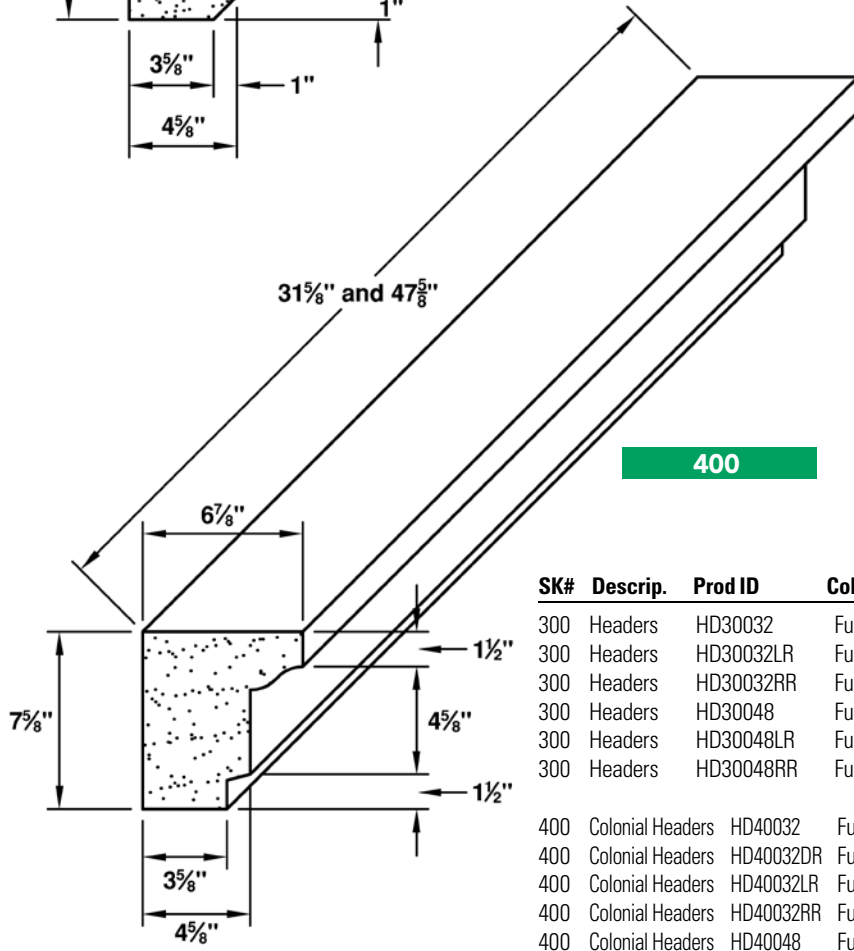

LR = Left Return RR = Right Return DR = Double Return

HEADERS

WATERTABLES

BANDS

PIER CAP

WALL CAP

SILLS

**300**