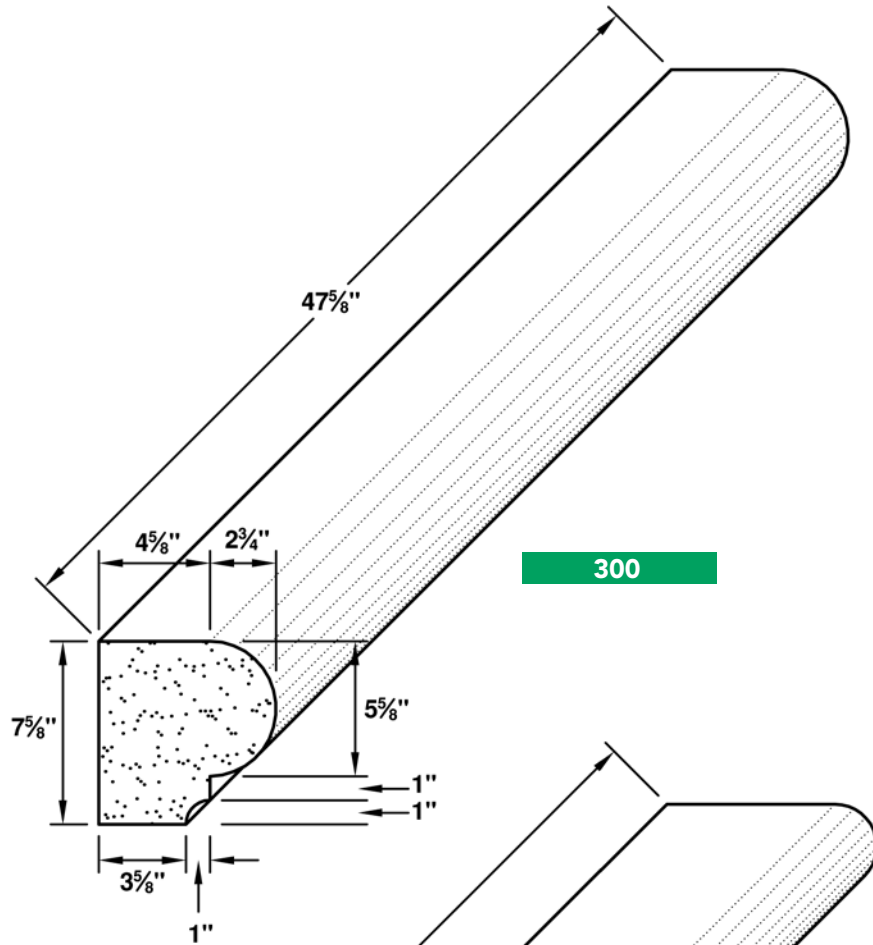

LR = Left Return RR = Right Return DR = Double Return

**100**

**200**

SK#	Descrip.	Prod ID	Color	Height	Depth	Length
100	Watertables	WT10048	Full Color Blend or Silver Buff	3.63	4.50	47.63
100	Watertables	WT10048LR	Full Color Blend or Silver Buff	3.63	4.50	47.63
100	Watertables	WT10048RR	Full Color Blend or Silver Buff	3.63	4.50	47.63
200	Watertables	WT20048	Full Color Blend or Silver Buff	5.00	6.38	47.63
200	Watertables	WT20048LR	Full Color Blend or Silver Buff	5.00	4.38	47.63
200	Watertables	WT20048RR	Full Color Blend or Silver Buff	5.00	4.38	47.63

LR = Left Return RR = Right Return DR = Double Return

HEADERS

WATERTABLES

BANDS

PIER CAP

WALL CAP

SILLS

**300**

**400**

SK#	Descrip.	Prod ID	Color	Height	Depth	Length
300	Watertables	WT30048	Full Color Blend or Silver Buff	7.63	7.38	47.63
300	Watertables	WT30048LR	Full Color Blend or Silver Buff	7.63	7.38	47.63
300	Watertables	WT30048RR	Full Color Blend or Silver Buff	7.63	7.38	47.63
400	Watertables	WT40048	Full Color Blend or Silver Buff	7.63	8.34	47.63
400	Watertables	WT40048LR	Full Color Blend or Silver Buff	7.63	8.34	47.63
400	Watertables	WT40048RR	Full Color Blend or Silver Buff	7.63	8.34	47.63