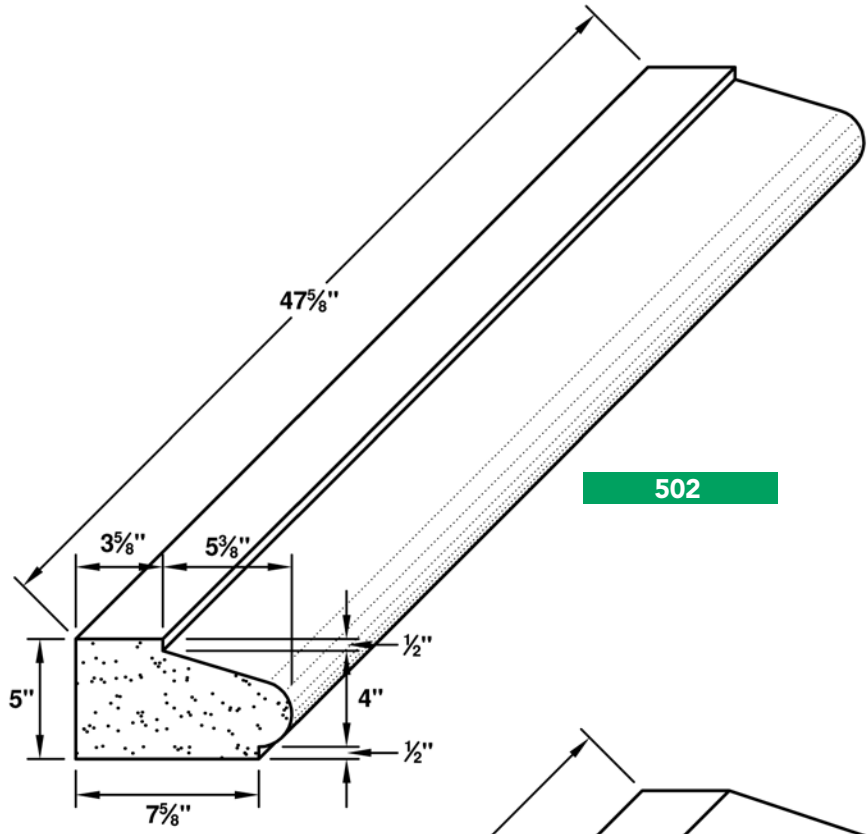

LR = Left Return RR = Right Return DR = Double Return

**500**

**501**

SK#	Descrip.	Prod ID	Color	Height	Depth	Length
500	Watertables	WT50048	Full Color Blend or Silver Buff	3.63	4.50	47.63
500	Watertables	WT50048LR	Full Color Blend or Silver Buff	3.63	4.50	47.63
500	Watertables	WT50048RR	Full Color Blend or Silver Buff	3.63	4.50	47.63
501	Watertables	WT50148	Full Color Blend or Silver Buff	5.00	5.88	47.63
501	Watertables	WT50148LR	Full Color Blend or Silver Buff	5.00	5.88	47.63
501	Watertables	WT50148RR	Full Color Blend or Silver Buff	5.00	5.88	47.63

LR = Left Return RR = Right Return DR = Double Return

HEADERS

WATERTABLES

BANDS

PIER CAP

WALL CAP

SILLS

**502**

**600**

SK#	Descrip.	Prod ID	Color	Height	Depth	Length
502	Watertables	WT50248	Full Color Blend or Silver Buff	5.00	9.00	47.63
502	Watertables	WT50248LR	Full Color Blend or Silver Buff	5.00	9.00	47.63
502	Watertables	WT50248RR	Full Color Blend or Silver Buff	5.00	9.00	47.63
600	Watertables	WT60048	Full Color Blend or Silver Buff	5.00	9.63	47.63
600	Watertables	WT60048LR	Full Color Blend or Silver Buff	5.00	9.63	47.63
600	Watertables	WT60048RR	Full Color Blend or Silver Buff	5.00	9.63	47.63