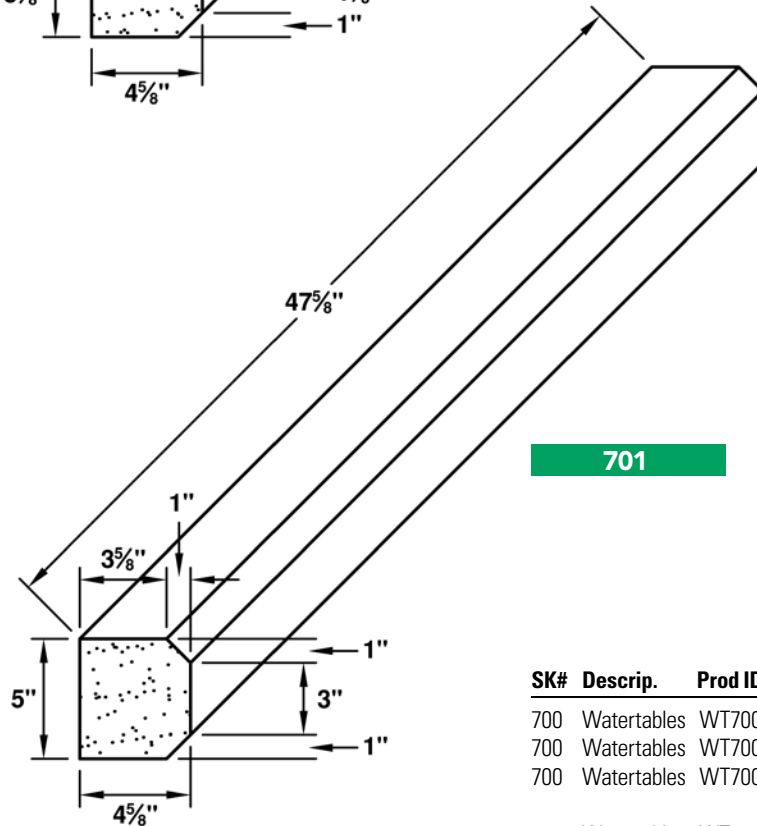

LR = Left Return RR = Right Return DR = Double Return

**601**

**602**

SK#	Descrip.	Prod ID	Color	Height	Depth	Length
601	Watertables	WT60148	Full Color Blend or Silver Buff	7.63	9.63	47.63
601	Watertables	WT60148LR	Full Color Blend or Silver Buff	7.63	9.63	47.63
601	Watertables	WT60148RR	Full Color Blend or Silver Buff	7.63	9.63	47.63
602	Watertables	WT60248	Full Color Blend or Silver Buff	7.63	7.63	47.63
602	Watertables	WT60248LR	Full Color Blend or Silver Buff	7.63	7.63	47.63
602	Watertables	WT60248RR	Full Color Blend or Silver Buff	7.63	7.63	47.63

LR = Left Return RR = Right Return DR = Double Return

HEADERS

WATERTABLES

BANDS

PIER CAP

WALL CAP

SILLS

SK#	Descrip.	Prod ID	Color	Height	Depth	Length
700	Watertables	WT70048	Full Color Blend or Silver Buff	3.63	4.63	47.63
700	Watertables	WT70048LR	Full Color Blend or Silver Buff	3.63	4.63	47.63
700	Watertables	WT70048RR	Full Color Blend or Silver Buff	3.63	4.63	47.63
701	Watertables	WT70148	Full Color Blend or Silver Buff	5.00	4.63	47.63
701	Watertables	WT70148LR	Full Color Blend or Silver Buff	5.00	4.63	47.63
701	Watertables	WT70148RR	Full Color Blend or Silver Buff	5.00	4.63	47.63

LR = Left Return RR = Right Return DR = Double Return

**702**

SK#	Descrip.	Prod ID	Color	Height	Depth	Length
702	Watertables	WT70248	Full Color Blend or Silver Buff	7.63	4.63	47.63
702	Watertables	WT70248LR	Full Color Blend or Silver Buff	7.63	4.63	47.63
702	Watertables	WT70248RR	Full Color Blend or Silver Buff	7.63	4.63	47.63