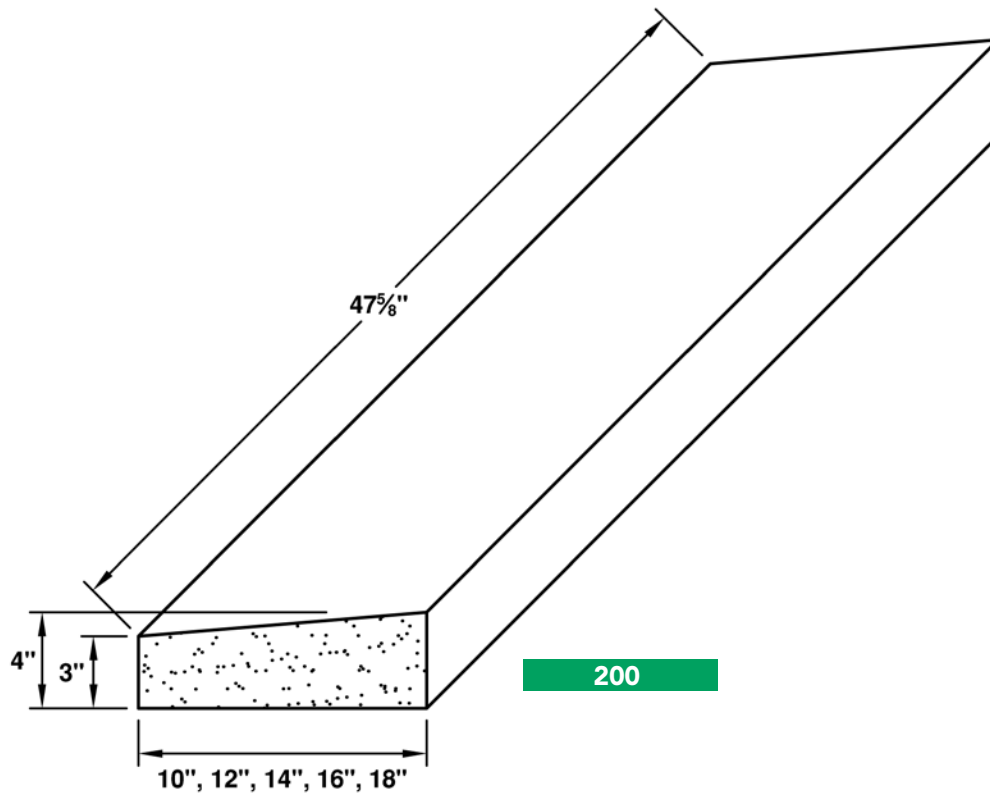

SK#	Descrip.	Prod ID	Color	Height	Depth	Length
200	Wall Cap	WC2001048	Full Color Blend or Silver Buff	4.00	10.00	47.63
200	Wall Cap	WC2001048DR	Full Color Blend or Silver Buff	4.00	10.00	47.63
200	Wall Cap	WC2001048LR	Full Color Blend or Silver Buff	4.00	10.00	47.63
200	Wall Cap	WC2001048RR	Full Color Blend or Silver Buff	4.00	10.00	47.63
200	Wall Cap	WC2001248	Full Color Blend or Silver Buff	4.00	12.00	47.63
200	Wall Cap	WC2001248DR	Full Color Blend or Silver Buff	4.00	12.00	47.63
200	Wall Cap	WC2001248LR	Full Color Blend or Silver Buff	4.00	12.00	47.63
200	Wall Cap	WC2001248RR	Full Color Blend or Silver Buff	4.00	12.00	47.63
200	Wall Cap	WC2001448	Full Color Blend or Silver Buff	4.00	14.00	47.63
200	Wall Cap	WC2001448DR	Full Color Blend or Silver Buff	4.00	14.00	47.63
200	Wall Cap	WC2001448LR	Full Color Blend or Silver Buff	4.00	14.00	47.63
200	Wall Cap	WC2001448RR	Full Color Blend or Silver Buff	4.00	14.00	47.63
200	Wall Cap	WC2001648	Full Color Blend or Silver Buff	4.00	16.00	47.63
200	Wall Cap	WC2001648DR	Full Color Blend or Silver Buff	4.00	16.00	47.63
200	Wall Cap	WC2001648LR	Full Color Blend or Silver Buff	4.00	16.00	47.63
200	Wall Cap	WC2001648RR	Full Color Blend or Silver Buff	4.00	16.00	47.63
200	Wall Cap	WC2001848	Full Color Blend or Silver Buff	4.00	18.00	47.63
200	Wall Cap	WC2001848DR	Full Color Blend or Silver Buff	4.00	18.00	47.63
200	Wall Cap	WC2001848LR	Full Color Blend or Silver Buff	4.00	18.00	47.63
200	Wall Cap	WC2001848RR	Full Color Blend or Silver Buff	4.00	18.00	47.63

LR = Left Return RR = Right Return DR = Double Return