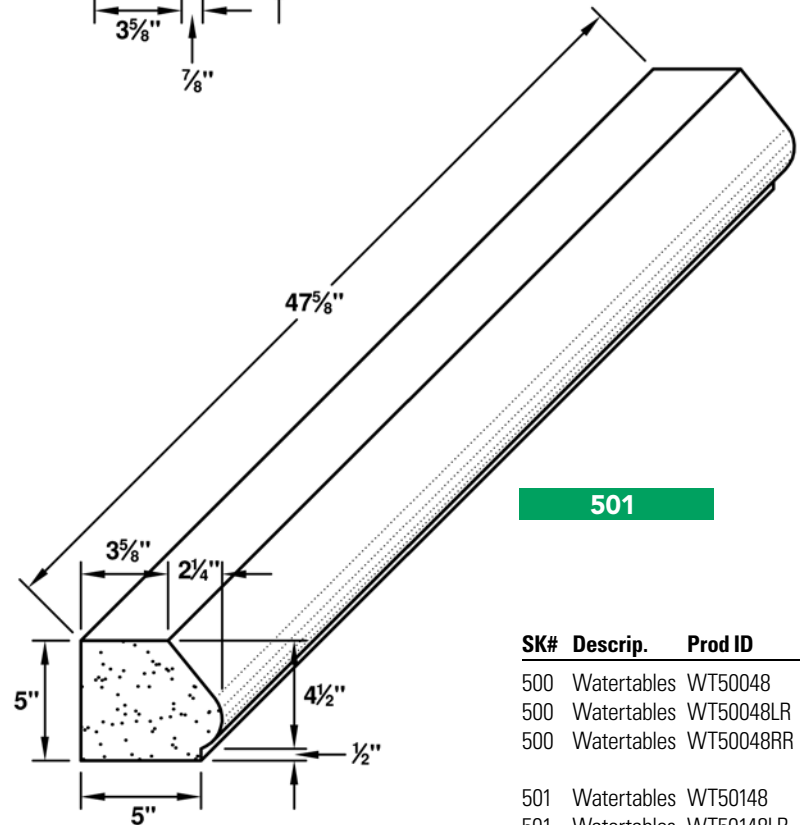

LR = Left Return RR = Right Return DR = Double Return

**100**

**200**

SK#	Descrip.	Prod ID	Color	Height	Depth	Length
100	Watertables	WT10048	Full Color Blend or Silver Buff	3.63	4.50	47.63
100	Watertables	WT10048LR	Full Color Blend or Silver Buff	3.63	4.50	47.63
100	Watertables	WT10048RR	Full Color Blend or Silver Buff	3.63	4.50	47.63
200	Watertables	WT20048	Full Color Blend or Silver Buff	5.00	6.38	47.63
200	Watertables	WT20048LR	Full Color Blend or Silver Buff	5.00	4.38	47.63
200	Watertables	WT20048RR	Full Color Blend or Silver Buff	5.00	4.38	47.63

LR = Left Return RR = Right Return DR = Double Return

HEADERS

WATERTABLES

BANDS

PIER CAP

WALL CAP

SILLS

**300**

**400**

SK#	Descrip.	Prod ID	Color	Height	Depth	Length
300	Watertables	WT30048	Full Color Blend or Silver Buff	7.63	7.38	47.63
300	Watertables	WT30048LR	Full Color Blend or Silver Buff	7.63	7.38	47.63
300	Watertables	WT30048RR	Full Color Blend or Silver Buff	7.63	7.38	47.63
400	Watertables	WT40048	Full Color Blend or Silver Buff	7.63	8.34	47.63
400	Watertables	WT40048LR	Full Color Blend or Silver Buff	7.63	8.34	47.63
400	Watertables	WT40048RR	Full Color Blend or Silver Buff	7.63	8.34	47.63

LR = Left Return RR = Right Return DR = Double Return

**500**

**501**

SK#	Descrip.	Prod ID	Color	Height	Depth	Length
500	Watertables	WT50048	Full Color Blend or Silver Buff	3.63	4.50	47.63
500	Watertables	WT50048LR	Full Color Blend or Silver Buff	3.63	4.50	47.63
500	Watertables	WT50048RR	Full Color Blend or Silver Buff	3.63	4.50	47.63
501	Watertables	WT50148	Full Color Blend or Silver Buff	5.00	5.88	47.63
501	Watertables	WT50148LR	Full Color Blend or Silver Buff	5.00	5.88	47.63
501	Watertables	WT50148RR	Full Color Blend or Silver Buff	5.00	5.88	47.63