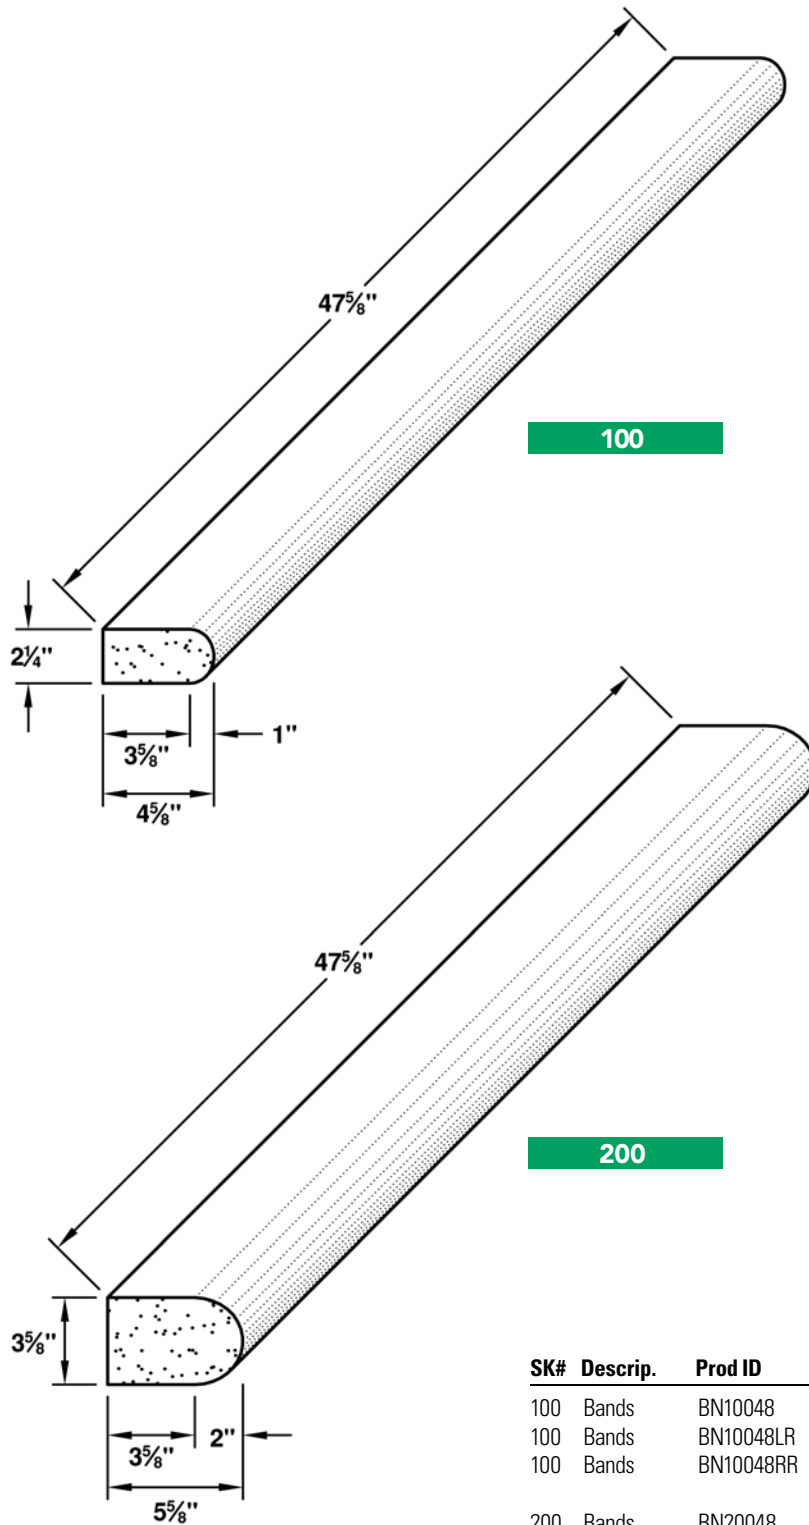

*LR = Left Return RR = Right Return DR = Double Return*

HEADERS

WATERTABLES

**BANDS**

PIER CAP

WALL CAP

SILLS

SK#	Descrip.	Prod ID	Color	Height	Depth	Length
100	Bands	BN10048	Full Color Blend or Silver Buff	2.25	4.63	47.63
100	Bands	BN10048LR	Full Color Blend or Silver Buff	2.25	4.63	47.63
100	Bands	BN10048RR	Full Color Blend or Silver Buff	2.25	4.63	47.63
200	Bands	BN20048	Full Color Blend or Silver Buff	3.63	5.63	47.63
200	Bands	BN20048LR	Full Color Blend or Silver Buff	3.63	5.63	47.63
200	Bands	BN20048RR	Full Color Blend or Silver Buff	3.63	5.63	47.63