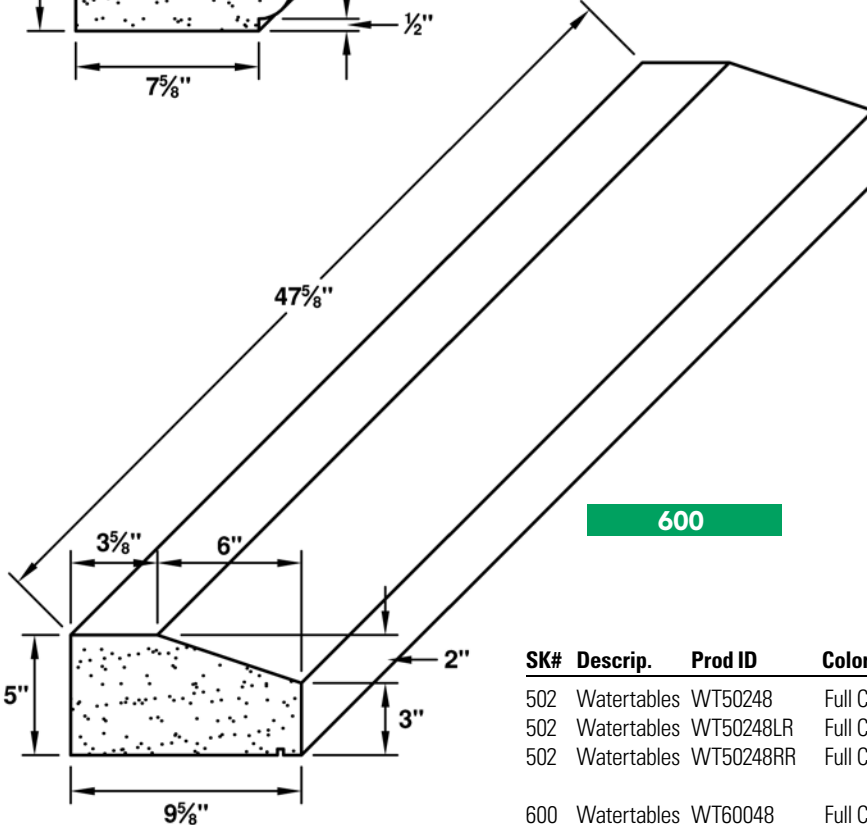

LR = Left Return RR = Right Return DR = Double Return

**500**

**501**

SK#	Descrip.	Prod ID	Color	Height	Depth	Length
500	Watertables	WT50048	Full Color Blend or Silver Buff	3.63	4.50	47.63
500	Watertables	WT50048LR	Full Color Blend or Silver Buff	3.63	4.50	47.63
500	Watertables	WT50048RR	Full Color Blend or Silver Buff	3.63	4.50	47.63
501	Watertables	WT50148	Full Color Blend or Silver Buff	5.00	5.88	47.63
501	Watertables	WT50148LR	Full Color Blend or Silver Buff	5.00	5.88	47.63
501	Watertables	WT50148RR	Full Color Blend or Silver Buff	5.00	5.88	47.63

LR = Left Return RR = Right Return DR = Double Return

HEADERS

WATERTABLES

BANDS

PIER CAP

WALL CAP

SILLS

**502**

**600**

SK#	Descrip.	Prod ID	Color	Height	Depth	Length
502	Watertables	WT50248	Full Color Blend or Silver Buff	5.00	9.00	47.63
502	Watertables	WT50248LR	Full Color Blend or Silver Buff	5.00	9.00	47.63
502	Watertables	WT50248RR	Full Color Blend or Silver Buff	5.00	9.00	47.63
600	Watertables	WT60048	Full Color Blend or Silver Buff	5.00	9.63	47.63
600	Watertables	WT60048LR	Full Color Blend or Silver Buff	5.00	9.63	47.63
600	Watertables	WT60048RR	Full Color Blend or Silver Buff	5.00	9.63	47.63