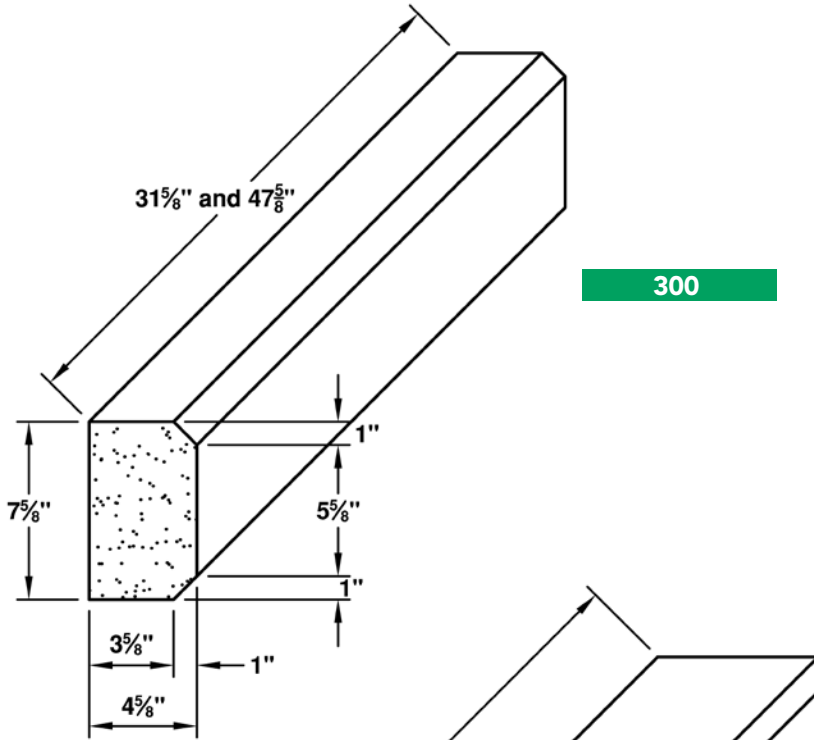

For more information and to order, call **(800) 457-4026** or visit **[IndianaLimestoneCompany.com](http://IndianaLimestoneCompany.com)**

**100**

**200**

SK#	Descrip.	Prod ID	Color	Height	Depth	Length
100	Headers	HD10032	Full Color Blend or Silver Buff	5.63	3.63	31.63
100	Headers	HD10032LR	Full Color Blend or Silver Buff	5.63	3.63	31.63
100	Headers	HD10032RR	Full Color Blend or Silver Buff	5.63	3.63	31.63
100	Headers	HD10048	Full Color Blend or Silver Buff	5.63	3.63	47.63
100	Headers	HD10048LR	Full Color Blend or Silver Buff	5.63	3.63	47.63
100	Headers	HD10048RR	Full Color Blend or Silver Buff	5.63	3.63	47.63
200	Headers	HD20032	Full Color Blend or Silver Buff	5.63	4.63	31.63
200	Headers	HD20032LR	Full Color Blend or Silver Buff	5.63	4.63	31.63
200	Headers	HD20032RR	Full Color Blend or Silver Buff	5.63	4.63	31.63
200	Headers	HD20048	Full Color Blend or Silver Buff	5.63	4.63	47.63
200	Headers	HD20048LR	Full Color Blend or Silver Buff	5.63	4.63	47.63
200	Headers	HD20048RR	Full Color Blend or Silver Buff	5.63	4.63	47.63

LR = Left Return RR = Right Return DR = Double Return

HEADERS

WATERTABLES

BANDS

PIER CAP

WALL CAP

SILLS

**300**